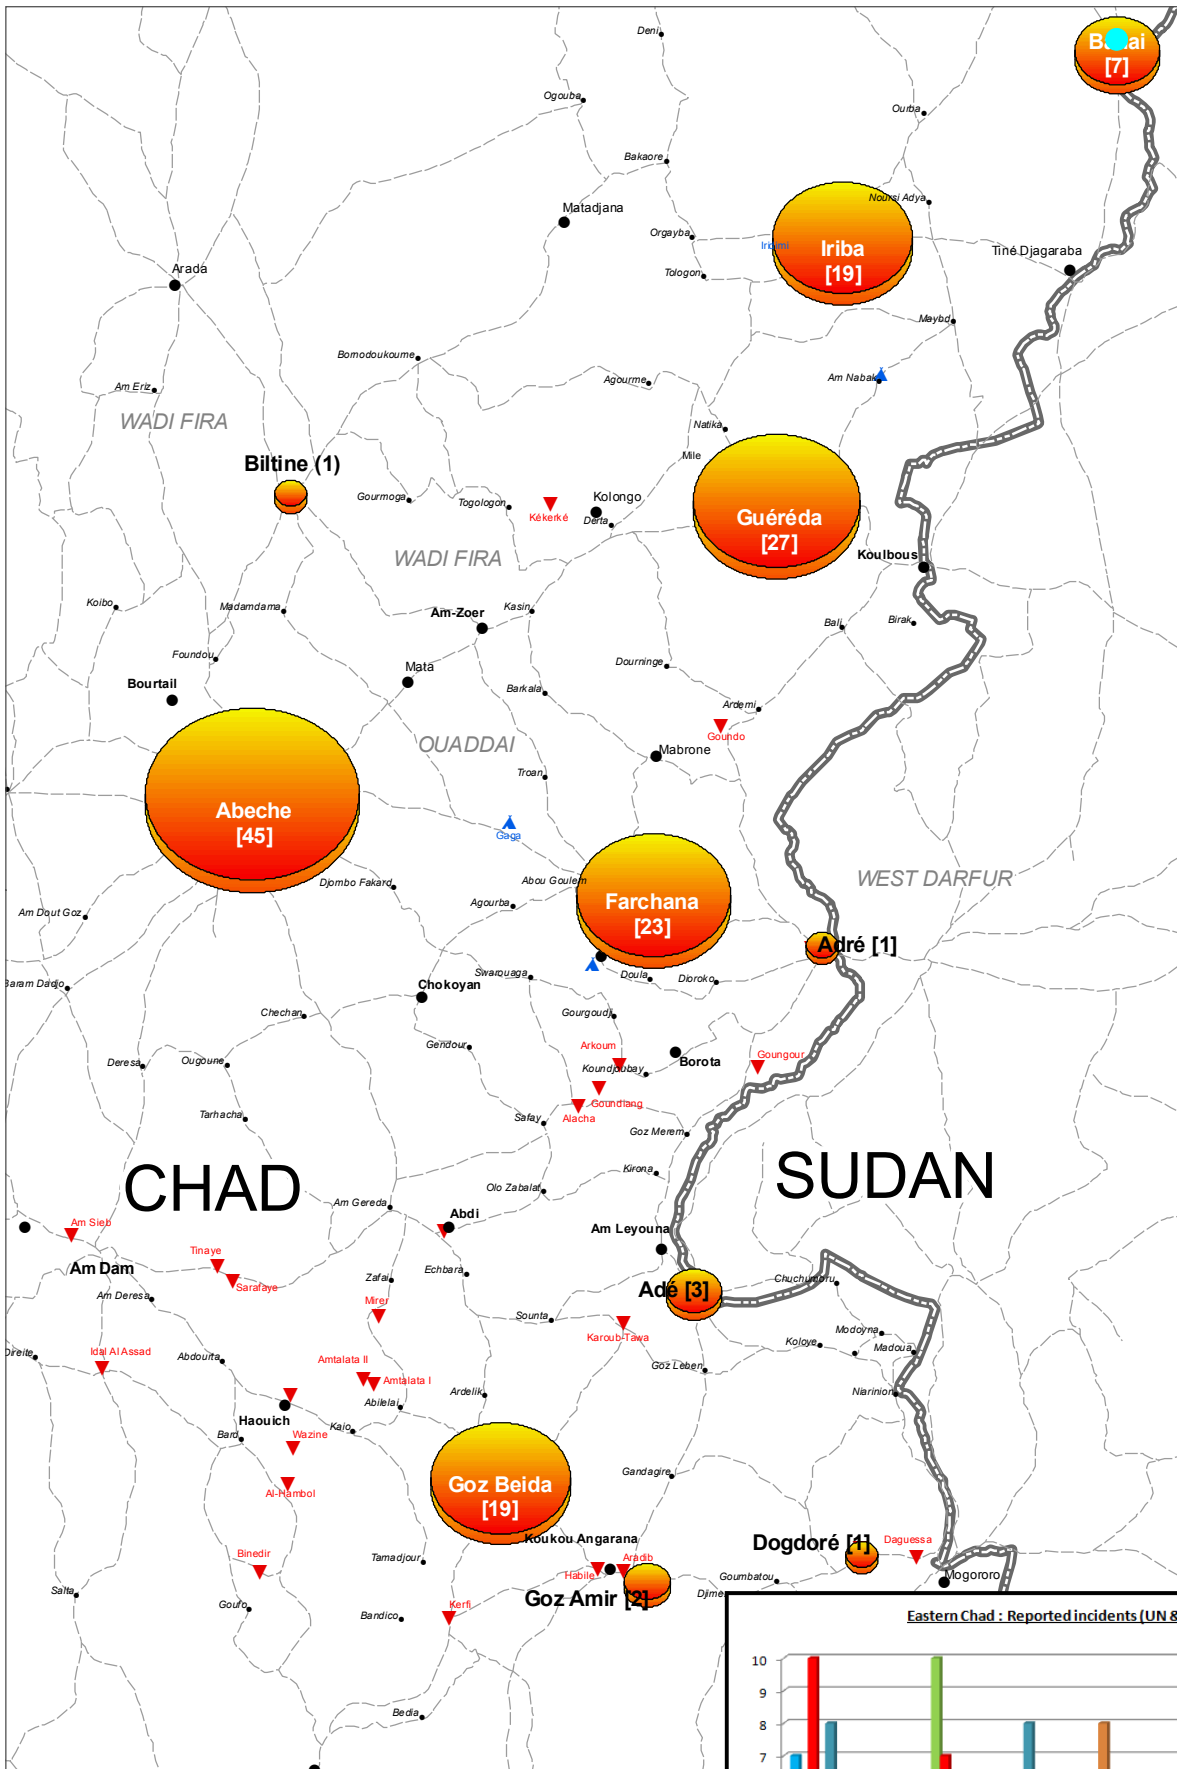

Eastern Chad - Security incidents

(April - June 09)

- ▼ IDPs sites
- ▲ Refugees Camps
- ⊙ Regions capitals
- Major places
- Populated places
- Roads & Tracks
- Regions boundaries
- ☒ International boundaries

OUADDAI Region name

SUDAN Country name

0 10 20
Kilometers

United Nations Office for the Coordination of the Humanitarian Affairs (OCHA)
Sub-Office of Abéché
BP 906 Chad
<http://ochaonline.un.org/chad>
guye10@un.org

Map data source(s):
UNCS, UNDSS, UNHCR, OCHA

Disclaimers:
The designations employed and the presentation of material on this map do not imply the expression of any opinion whatsoever on the part of the Secretariat of the United Nations concerning the legal status of any country, territory, city or area or of its authorities, or concerning the delimitation of its frontiers or boundaries.